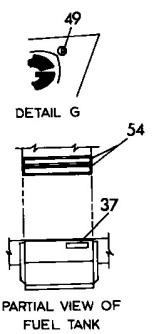

Manitowoc Crane Group

6376000140

6-976-000140
Decal Installation RT60
L. Craig Carlsbad, CA
1-9-75

(SHEET 1 OF 1)

36XXe 428