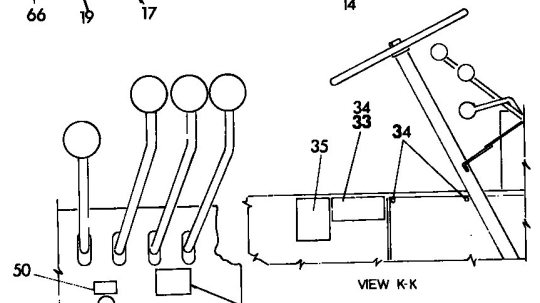

Manitowoc Crane Group

6376000140

6-976-000140
Decal Installation RT60
L. Craig Carlsbad, CA
1-9-75

(SHEET 1 OF 1)

36XXe 428