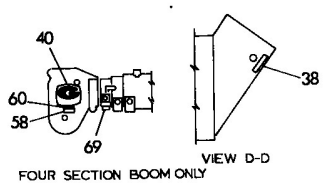

Manitowoc Crane Group

6376000140

6-976-000140
Decal Installation RT60
L. Craig Carlsbad, CA
1-9-75

(SHEET 1 OF 1)

36XXe 428